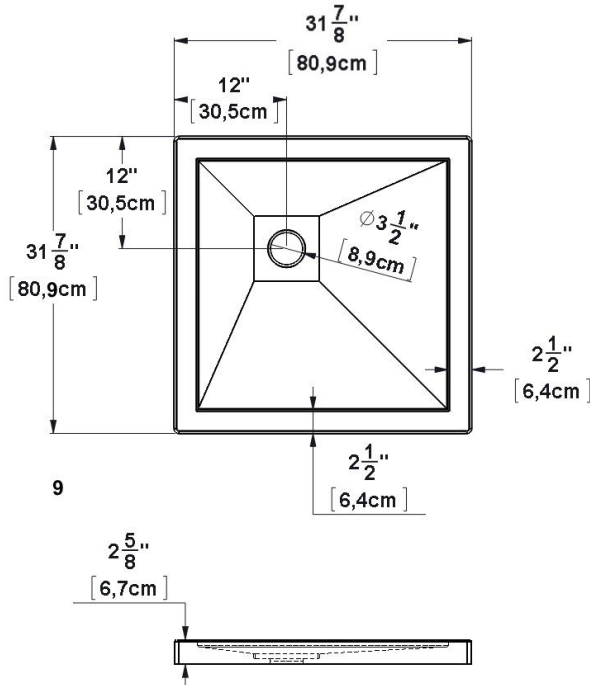

Base 32x32 LH corner drain

Product code: **SB32L3212**

Nominal dimensions: **32" x 32" x 2.625" [81.3 cm x 81.3 cm x 6.7 cm]**

Material: **acrylic**

Draft revision : **20240110123637**

Draft and specs

Specifications

Textured floor: **no**
Footrest: **no**
Characteristics: **corner base 12-12**

Remarks

All measures have a precision of $\pm 1/4$ " (0,63cm)
If a measure is present on one side only, part is symmetrical

Brides/Flange: X

Available options

Shower seat:
Shower door : **FP32 FP32R32**

Additional note(s):

Aluminum tile Flanges supplied but NOT installed.

IMPORTANT NOTE :

Specifications, dimensions and models are subject to change.
Visit our website <http://www.oceania-attitude.com> to access up-to-date dimensions and informations. In all cases, information on the website is the most up-to-date.