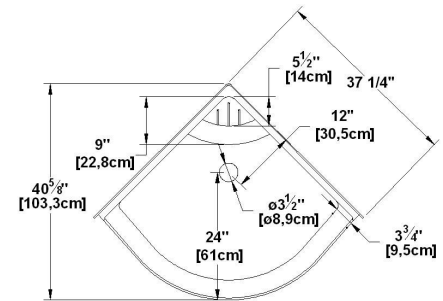

Avalanche 36 (2 sections)

Product code: **AV362S**

Nominal dimensions: **36" x 36" x 78" [91.4 cm x 91.4 cm x 198.1 cm]**

Material: **acrylic**

Draft revision : **20241018081110**

Draft and specs

Specifications

Textured floor: **no**
Footrest: **yes**
Characteristics: **2 sections**

Remarks

All measures have a precision of $\pm 1/4"$ (0,63cm)
If a measure is present on one side only, part is symmetrical

Available options

Shower seat:
Shower door : **PD3640 PD3650 PD3640BK**

Additional note(s):

IMPORTANT NOTE :
Specifications, dimensions and models are subject to change.
Visit our website <http://www.oceania-attitude.com> to access up-to-date dimensions and informations. In all cases, information on the website is the most up-to-date.