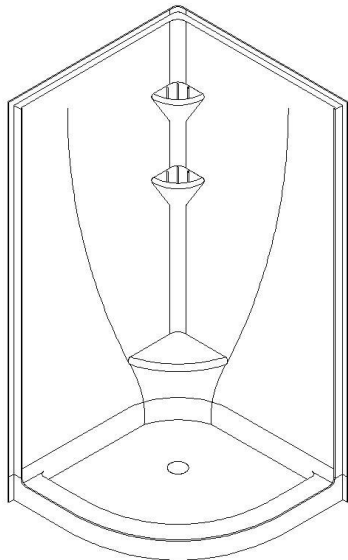

Avalanche 36 (2 sections)

Product code: **AV362S**

Nominal dimensions: **36" x 36" x 78" [91.4 cm x 91.4 cm x 198.1 cm]**

Material: **acrylic**

Draft revision : **20241018081110**

Draft and specs

Specifications

Textured floor: **no**
Footrest: **yes**
Characteristics: **2 sections**

Remarks

All measures have a precision of $\pm 1/4"$ (0,63cm)
If a measure is present on one side only, part is symmetrical

Available options

Shower seat:
Shower door : **PD3640 PD3650 PD3640BK**

Additional note(s):

IMPORTANT NOTE :
Specifications, dimensions and models are subject to change.
Visit our website <http://www.oceania-attitude.com> to access up-to-date dimensions and informations. In all cases, information on the website is the most up-to-date.