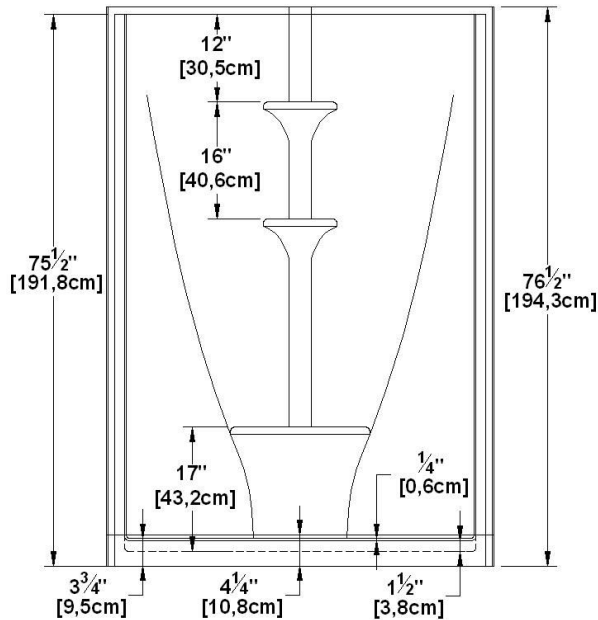

Avalanche 36 (2 sections)

Product code: **AV362S**

Nominal dimensions: **36" x 36" x 78" [91.4 cm x 91.4 cm x 198.1 cm]**

Material: **acrylic**

Draft revision : **20241018081110**

Draft and specs

Specifications

Textured floor: **no**
Footrest: **yes**
Characteristics: **2 sections**

Remarks

All measures have a precision of $\pm 1/4"$ (0,63cm)
If a measure is present on one side only, part is symmetrical

Available options

Shower seat:
Shower door : **PD3640 PD3650 PD3640BK**

Additional note(s):

IMPORTANT NOTE :
Specifications, dimensions and models are subject to change.
Visit our website <http://www.oceania-attitude.com> to access up-to-date dimensions and informations. In all cases, information on the website is the most up-to-date.