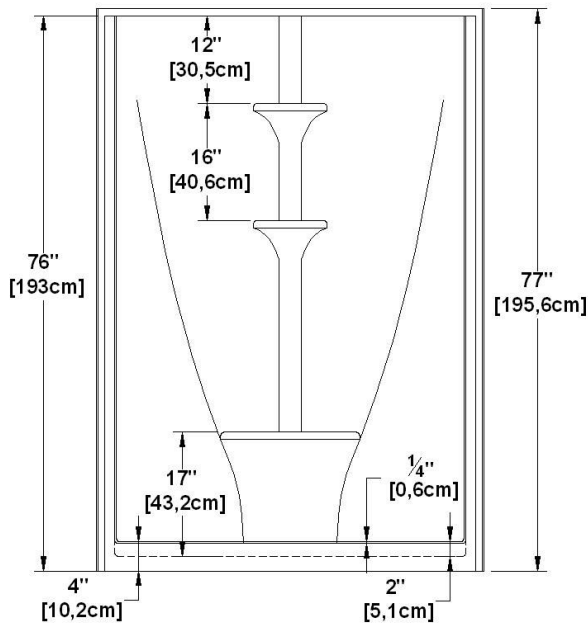

**Avalanche 36**

Product code: **AV36**

Nominal dimensions: **36" x 36" x 78" [91.4 cm x 91.4 cm x 198.1 cm]**

Material: **acrylic**

Draft revision : **20241018080712**

**Draft and specs**

**Specifications**

Textured floor: **no**

Footrest: **yes**

Characteristics:

**Remarks**

All measures have a precision of  $\pm 1/4"$  (0,63cm)  
If a measure is present on one side only, part is symmetrical

**Available options**

Shower seat:

Shower door : **PD3640 PD3650 PD3640BK**

Additional note(s):

**IMPORTANT NOTE :**  
Specifications, dimensions and models are subject to change.  
Visit our website <http://www.oceania-attitude.com> to access up-to-date dimensions and informations. In all cases, information on the website is the most up-to-date.