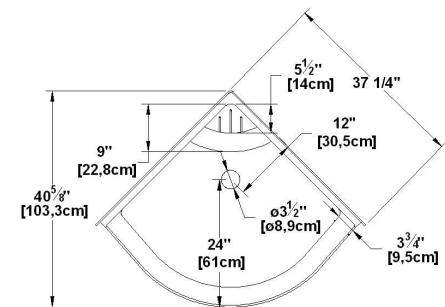

**Avalanche 36**

Product code: **AV36**

Nominal dimensions: **36" x 36" x 78" [91.4 cm x 91.4 cm x 198.1 cm]**

Material: **acrylic**

Draft revision : **20241018080712**

**Draft and specs**

**Specifications**

Textured floor: **no**

Footrest: **yes**

Characteristics:

**Remarks**

All measures have a precision of  $\pm 1/4"$  (0,63cm)  
If a measure is present on one side only, part is symmetrical

**Available options**

Shower seat:

Shower door : **PD3640 PD3650 PD3640BK**

Additional note(s):

**IMPORTANT NOTE :**  
Specifications, dimensions and models are subject to change.  
Visit our website <http://www.oceania-attitude.com> to access up-to-date dimensions and informations. In all cases, information on the website is the most up-to-date.