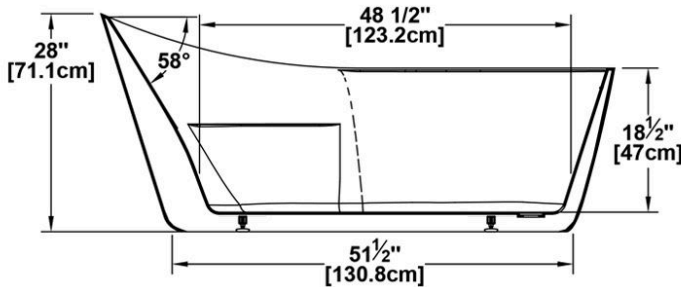

Romy 67 with faucet deck type B

Series : **Authentik Signature**

Nominal dimensions: **67" x 34" x 28" [170.2 cm x 86.4 cm x 71.1 cm]**

Seats : **1**

Product code: **RO67DMFB**

Draft revision : **2024092308331**

Lumbar support : no

Arm rests : yes

Low-profile available : no

Draft and specs