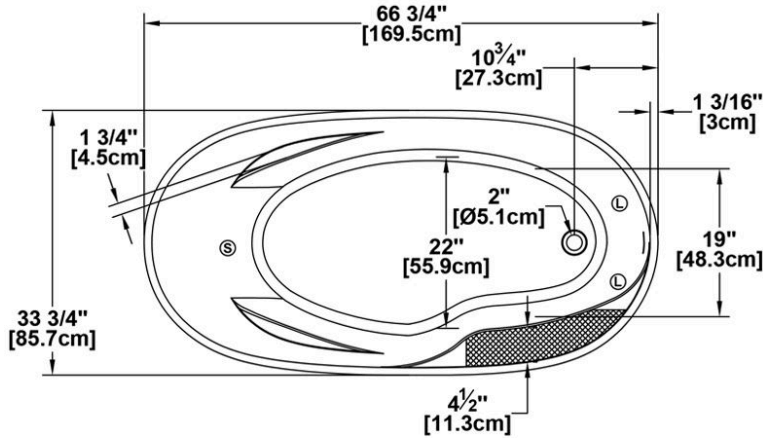

Romy 67 with faucet deck type B

Series : **Authentik Signature**

Nominal dimensions: **67" x 34" x 28" [170.2 cm x 86.4 cm x 71.1 cm]**

Seats : **1**

Product code: **RO67DMFB**

Draft revision : **2024092308331**

Lumbar support : no

Arm rests : yes

Low-profile available : no

Draft and specs