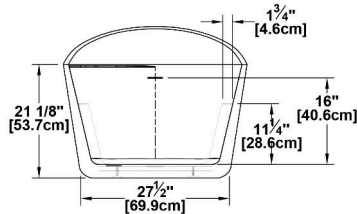

Romy 67 with faucet deck type B

Series : **Authentik Signature**

Nominal dimensions: **67" x 34" x 28" [170.2 cm x 86.4 cm x 71.1 cm]**

Seats : **1**

Product code: **RO67DMFB**

Draft revision : **2024092308331**

Lumbar support : no

Arm rests : yes

Low-profile available : no

Draft and specs