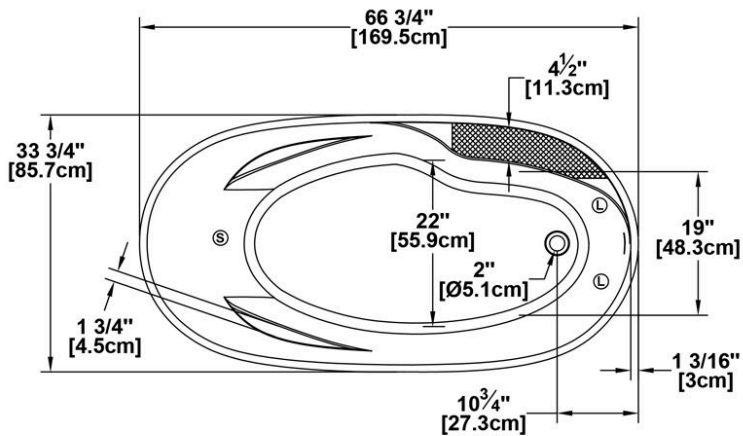

Romy 67 with faucet deck type A

Series : **Authentik Signature**

Nominal dimensions: **67" x 34" x 28" [170.2 cm x 86.4 cm x 71.1 cm]**

Seats : **1**

Product code: **RO67DMFA**

Draft revision : **2024092308322**

Lumbar support : no

Arm rests : yes

Low-profile available : no

Draft and specs