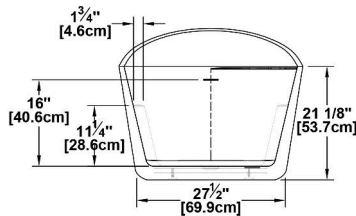

Romy 67 with faucet deck type A

Series : **Authentik Signature**

Nominal dimensions: **67" x 34" x 28" [170.2 cm x 86.4 cm x 71.1 cm]**

Seats : **1**

Product code: **RO67DMFA**

Draft revision : **2024092308322**

Lumbar support : no

Arm rests : yes

Low-profile available : no

Draft and specs