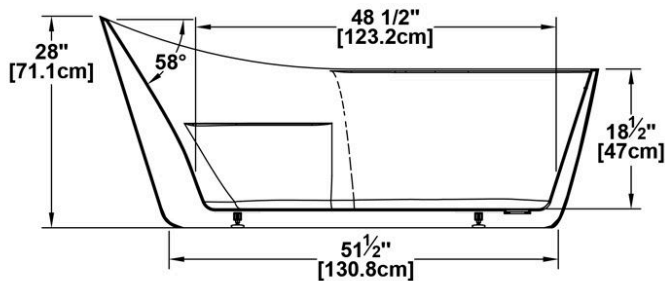

Romy 67 with faucet deck type A

Series : **Authentik Signature**

Nominal dimensions: **67" x 34" x 28" [170.2 cm x 86.4 cm x 71.1 cm]**

Seats : **1**

Product code: **RO67DMFA**

Draft revision : **2024092308322**

Lumbar support : no

Arm rests : yes

Low-profile available : no

Draft and specs