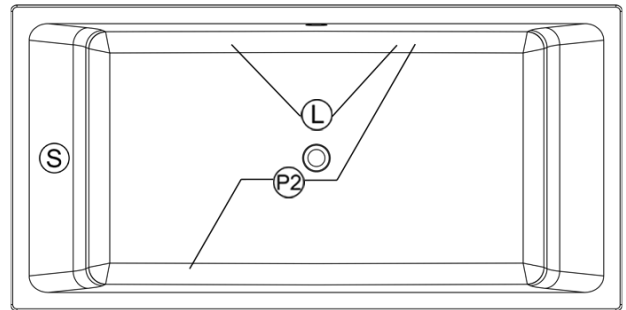

Remarks

All measures have a precision of ± 1/4" (0,63cm)
 If a measure is present on one side only, part is symmetrical
 *internal dimensions taken at 4" (10cm) from bath bottom
 *capacity is measured by filling the bath to 1-1/2" under the overflow

Available models

Soaker
 AeroMassage™
 Super AeroMassage™

Available recommended options

Front skirt: JA72
 Recommended drain: Included (Matte White finish)
 Tile flanges: available
 Floating remote control: included if ordered with system
 Linear overflow: Integrated

Legend

(S) Blower (L) Chromotherapy light
 (P2) Grab bar (C) Keypad
 Recommended faucets drilling location*
 Deck cut-out line - - - - -

Additional(s) note(s)

If system, delivered with keypad not installed and remote control is included.