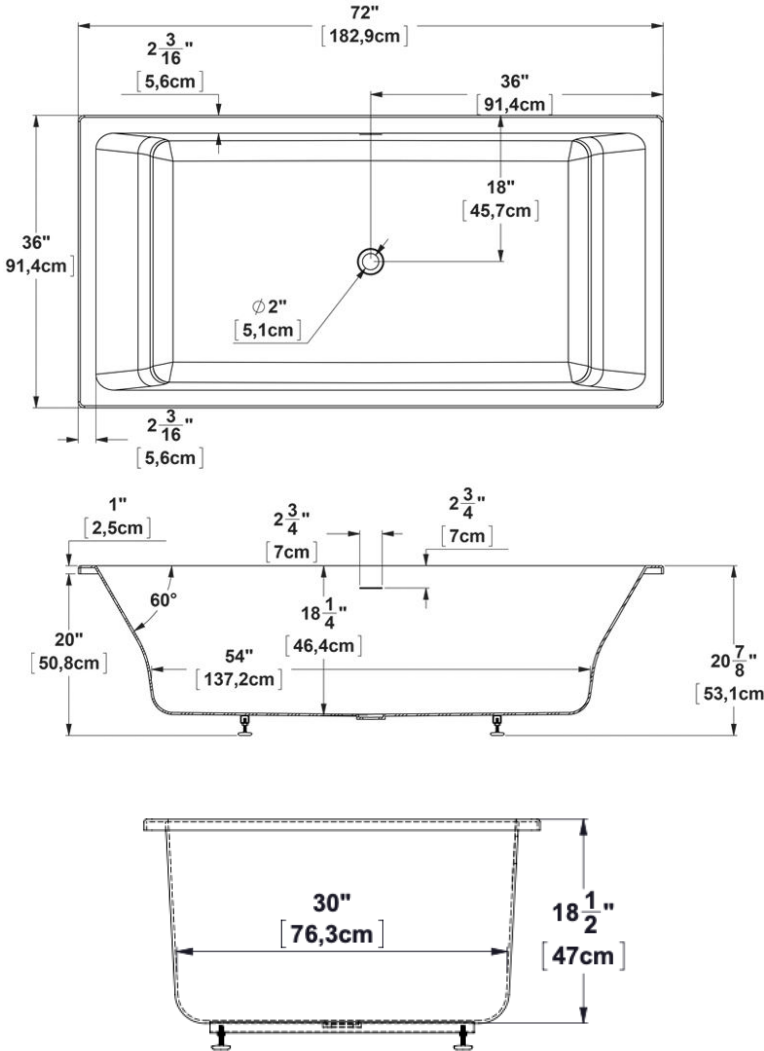

Viele 7236

Series : **Deck mount**

Nominal dimensions: **72" x 36" x 21" [182.9 cm x 91.4 cm x 53.3 cm]**

Seats : **2** Product code: **VI7236**

Draft revision : **2023061610393**

Lumbar support : yes Arm rests : no Undermount : no Low-profile available : no

Draft and specs

Specifications

Capacity: **95 IMP Gal. / 123.9 US Gal. / 431.8 liters**
 AeroMassage™: **48 Easy Clean™ air jets**
 Super AeroMassage™: **AeroMassage™ + 12 Easy Clean™ air jets**
 Characteristics:

Remarks

All measures have a precision of ± 1/4" (0,63cm)
 If a measure is present on one side only, part is symmetrical
 *internal dimensions taken at 4" (10cm) from bath bottom
 *capacity is measured by filling the bath to 1-1/2" under the overflow