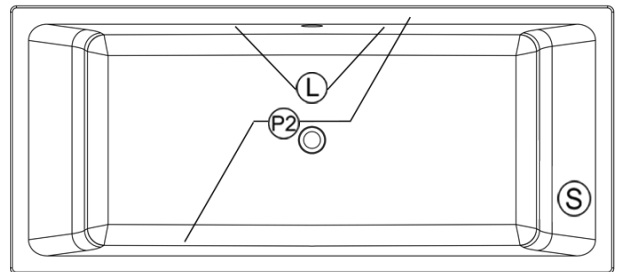

Legend

(S) Blower (L) Chromotherapy light
(P2) Grab bar (C) Keypad
Recommended faucets drilling location*
Deck cut-out line - - - - -

Additional(s) note(s)

If system, delivered with keypad not installed and remote control is included.

The overflow is factory installed, the drain is included but not installed.

*It is possible to install the faucets elsewhere on the product. The installer must verify that there are no piping or wires before drilling.

IMPORTANT NOTE: Specifications, dimensions and models are subject to change.

Visit our website <http://www.oceania-attitude.com> to access up-to-date dimensions and information. In all cases, information on the website is the most up-to-date.

Head office

591, avenue des Entreprises
Theftord Mines, Quebec
CANADA G6H 4B2

Contact numbers

Phone : 1-877-332-4224
Fax : 1-866-460-4334

Internet

Web : <http://www.oceania-attitude.com>
Email : info@bainsoceania.com