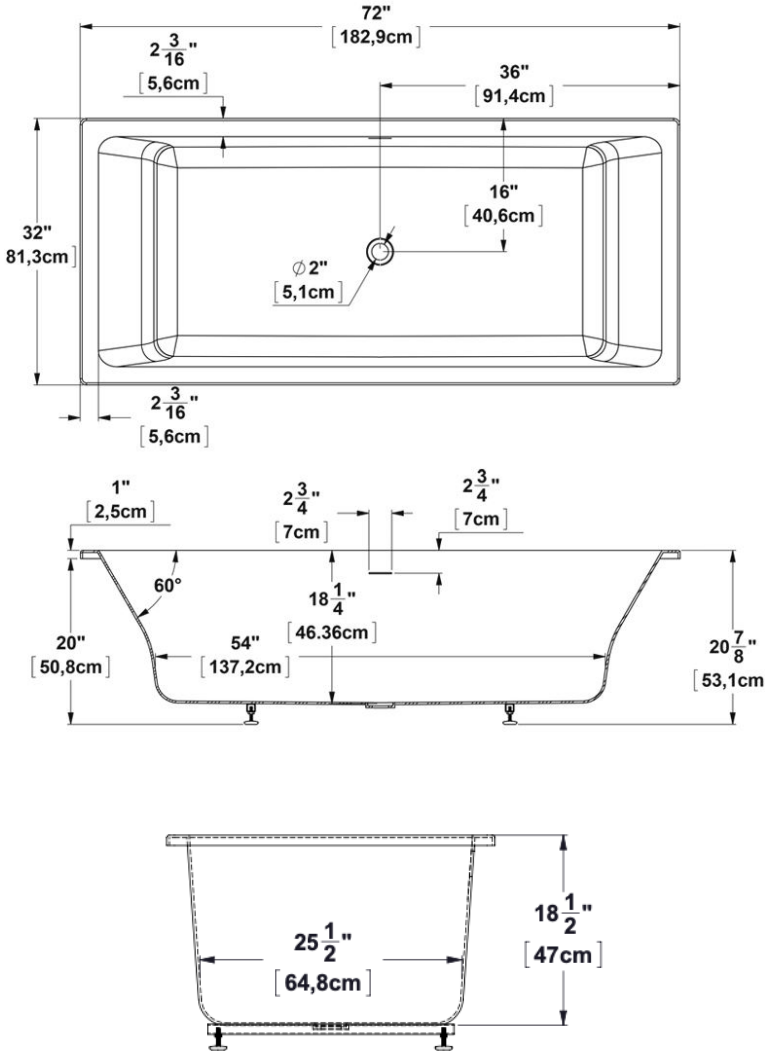

Viele 7232

Series : **Deck mount**

Nominal dimensions: **72" x 32" x 21" [182.9 cm x 81.3 cm x 53.3 cm]**

Seats : **2** Product code: **VI7232**

Draft revision : **2023061610311**

Lumbar support : yes Arm rests : no Undermount : no Low-profile available : no

Draft and specs

Specifications

Capacity: **82 IMP Gal. / 106.9 US Gal. / 372.7 liters**
AeroMassage™: **45 Easy Clean™** air jets
Super AeroMassage™: **AeroMassage™ + 12 Easy Clean™** air jets
Characteristics:

Remarks

All measures have a precision of ± 1/4" (0,63cm)
If a measure is present on one side only, part is symmetrical
*internal dimensions taken at 4" (10cm) from bath bottom
*capacity is measured by filling the bath to 1-1/2" under the overflow

Available models

Soaker ☒
AeroMassage™ ☒
Super AeroMassage™ ☒

Available recommended options

Front skirt: JA72
Recommended drain: Included (Matte White finish)
Tile flanges: available
Floating remote control: included if ordered with system
Linear overflow: Integrated