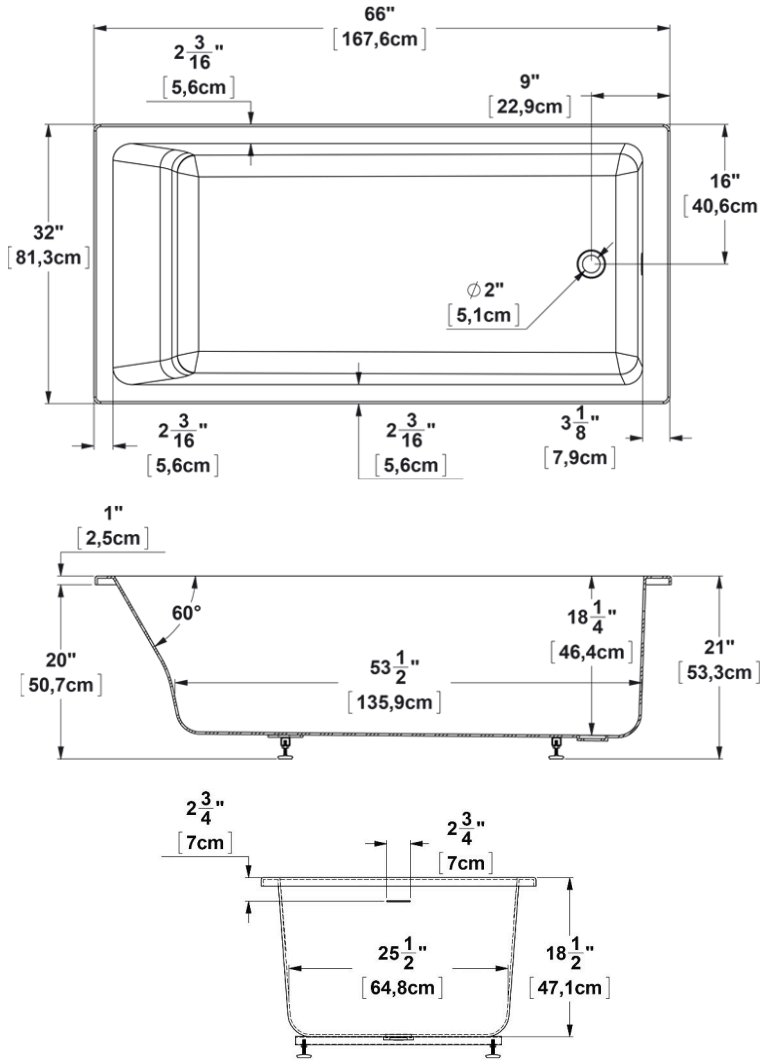

Viele 6632

Series : **Deck mount**

Nominal dimensions: **66" x 32" x 21" [167.6 cm x 81.3 cm x 53.3 cm]**

Seats : **1** Product code: **VI6632**

Draft revision : **2024102811171**

Lumbar support : yes Arm rests : no Undermount : yes Low-profile available : no

Draft and specs

Specifications

Capacity: **78 IMP Gal. / 101.7 US Gal. / 354.5 liters**
 AeroMassage™: **40 Easy Clean™** air jets
 Super AeroMassage™: **AeroMassage™ + 12 Easy Clean™** air jets
 Characteristics:

Remarks

All measures have a precision of ± 1/4" (0,63cm)
 If a measure is present on one side only, part is symmetrical
 *internal dimensions taken at 4" (10cm) from bath bottom
 *capacity is measured by filling the bath to 1-1/2" under the overflow