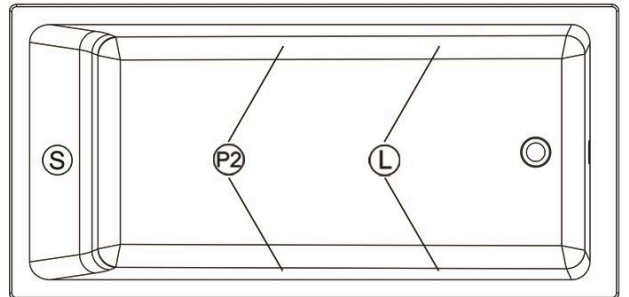

Remarks

All measures have a precision of ± 1/4" (0,63cm)
 If a measure is present on one side only, part is symmetrical
 *internal dimensions taken at 4" (10cm) from bath bottom
 *capacity is measured by filling the bath to 1-1/2" under the overflow

Available models

Soaker
 AeroMassage™
 Super AeroMassage™

Available recommended options

Front skirt: JA66
 Recommended drain: Included (Matte White finish)
 Tile flanges: available
 Floating remote control: included if ordered with system
 Linear overflow: Integrated