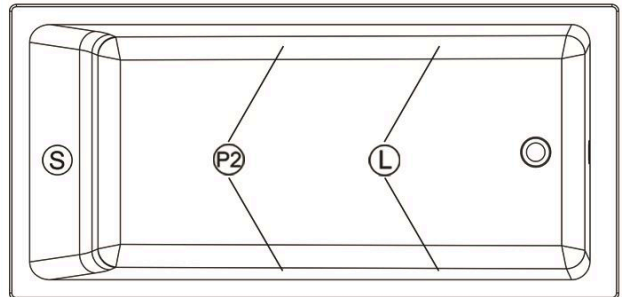

Remarks

All measures have a precision of ± 1/4" (0,63cm)
 If a measure is present on one side only, part is symmetrical
 *internal dimensions taken at 4" (10cm) from bath bottom
 *capacity is measured by filling the bath to 1-1/2" under the overflow

Available models

Soaker
 AeroMassage™
 Super AeroMassage™

Available recommended options

Front skirt: JA60
 Recommended drain: Included (Matte White finish)
 Tile flanges: available
 Floating remote control: included if ordered with system
 Linear overflow: Integrated