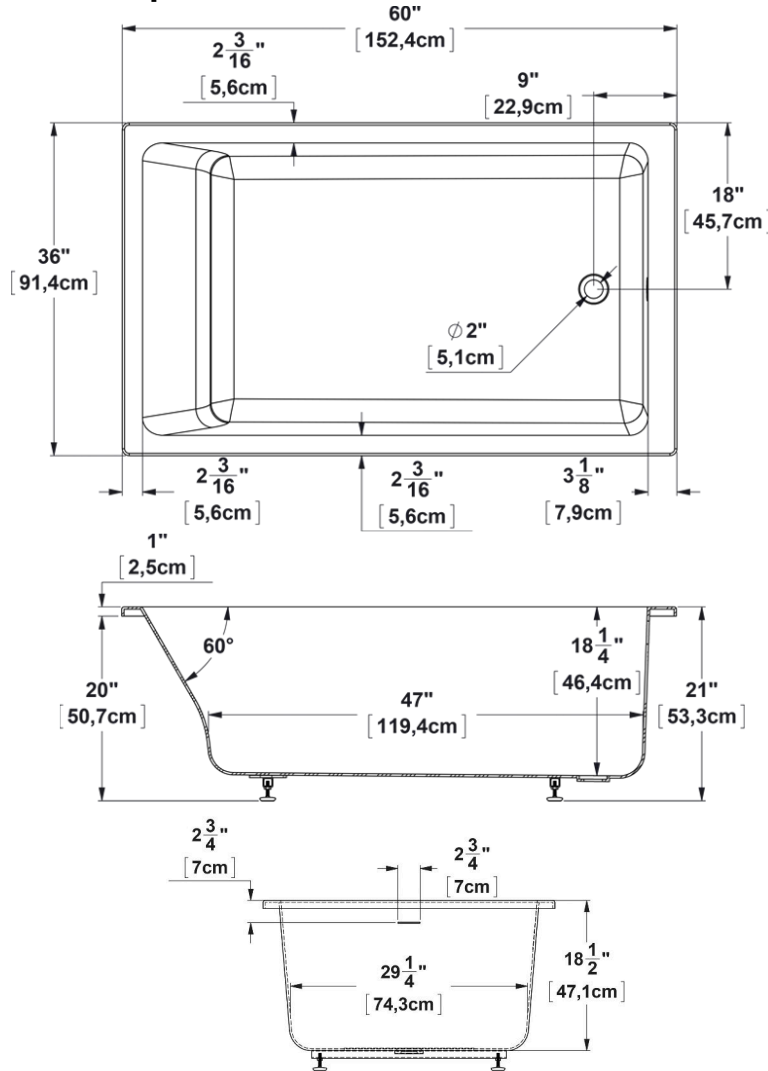

Viele 6036

Series : **Deck mount**

Nominal dimensions: **60" x 36" x 21" [152.4 cm x 91.4 cm x 53.3 cm]**

Seats : **1** Product code: **VI6036**

Draft revision : **2023061515170**

Lumbar support : yes Arm rests : no Undermount : no Low-profile available : no

Draft and specs

Specifications

Capacity: **80 IMP Gal. / 104.3 US Gal. / 363.6 liters**
 AeroMassage™: **39 Easy Clean™ air jets**
 Super AeroMassage™: **AeroMassage™ + 12 Easy Clean™ air jets**
 Characteristics:

Remarks

All measures have a precision of ± 1/4" (0,63cm)
 If a measure is present on one side only, part is symmetrical
 *internal dimensions taken at 4" (10cm) from bath bottom
 *capacity is measured by filling the bath to 1-1/2" under the overflow