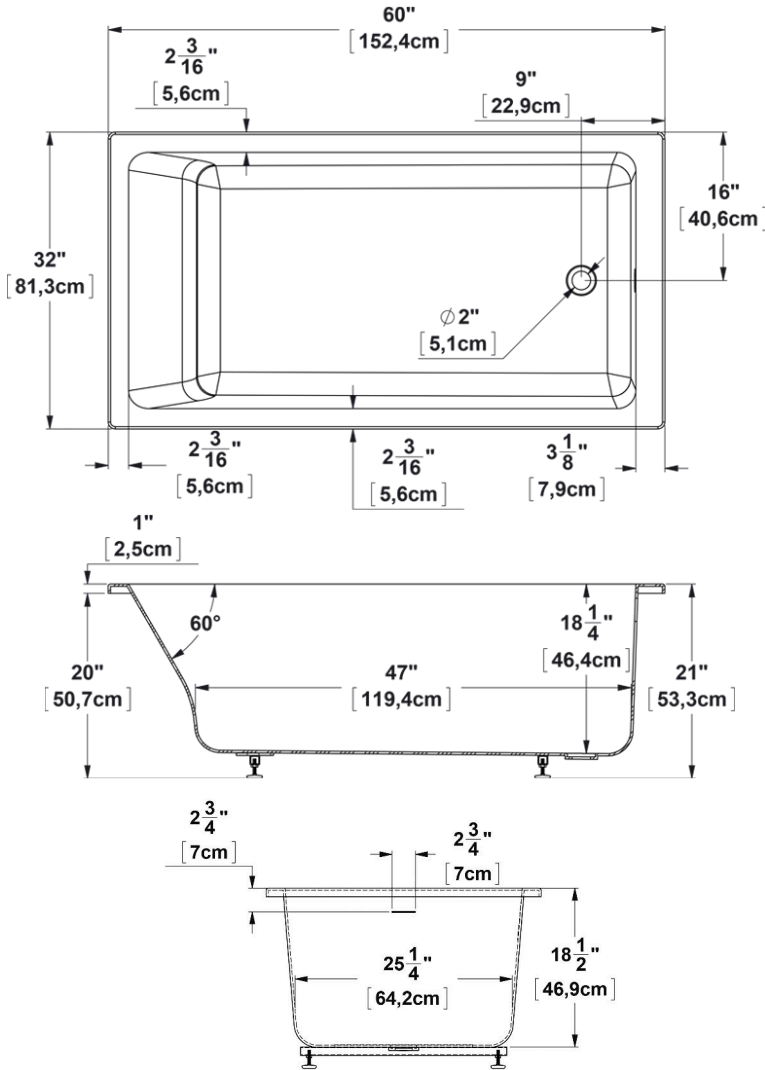

**Viele 6032**

Series : **Deck mount**

Nominal dimensions: **60" x 32" x 21" [152.4 cm x 81.3 cm x 53.3 cm]**

Seats : **1** Product code: **VI6032**

Draft revision : **2023061515102**

Lumbar support : yes Arm rests : no Undermount : no Low-profile available : no

**Draft and specs**

**Specifications**

Capacity: **69 IMP Gal. / 89.9 US Gal. / 313.6 liters**  
 AeroMassage™: **36 Easy Clean™** air jets  
 Super AeroMassage™: **AeroMassage™ + 12 Easy Clean™** air jets  
 Characteristics:

**Remarks**

All measures have a precision of ± 1/4" (0,63cm)  
 If a measure is present on one side only, part is symmetrical  
 \*internal dimensions taken at 4" (10cm) from bath bottom  
 \*capacity is measured by filling the bath to 1-1/2" under the overflow