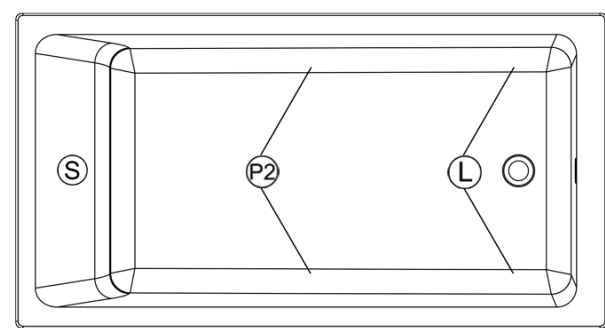

**Remarks**

All measures have a precision of ± 1/4" (0,63cm)  
 If a measure is present on one side only, part is symmetrical  
 \*internal dimensions taken at 4" (10cm) from bath bottom  
 \*capacity is measured by filling the bath to 1-1/2" under the overflow

**Available models**

Soaker   
 AeroMassage™   
 Super AeroMassage™

**Available recommended options**

Front skirt: JA60  
 Recommended drain: Included (Matte White finish)  
 Tile flanges: available  
 Floating remote control: included if ordered with system  
 Linear overflow: Integrated