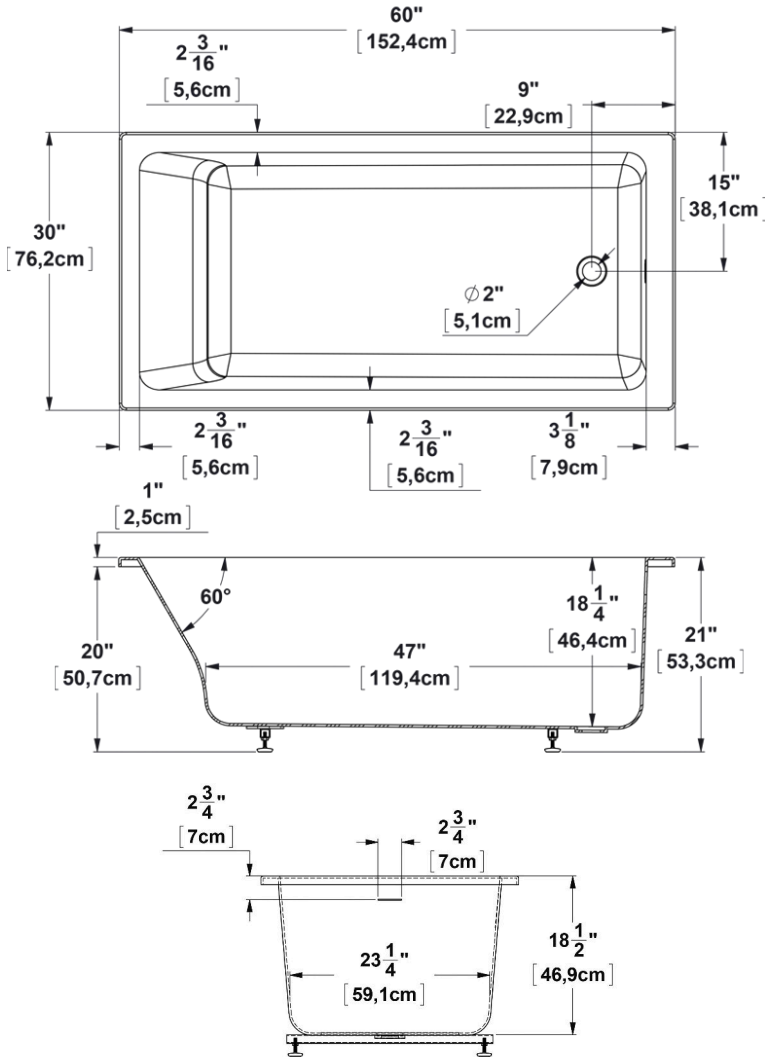

Viele 6030

Series : **Deck mount**

Nominal dimensions: **60" x 30" x 21" [152.4 cm x 76.2 cm x 53.3 cm]**

Seats : **1** Product code: **VI6030**

Draft revision : **2023061515063**

Lumbar support : yes Arm rests : no Undermount : no Low-profile available : no

Draft and specs

Specifications

Capacity: **63 IMP Gal. / 82.1 US Gal. / 286.4 liters**
 AeroMassage™: **34 Easy Clean™ air jets**
 Super AeroMassage™: **AeroMassage™ + 12 Easy Clean™ air jets**
 Characteristics:

Remarks

All measures have a precision of ± 1/4" (0,63cm)
 If a measure is present on one side only, part is symmetrical
 *internal dimensions taken at 4" (10cm) from bath bottom
 *capacity is measured by filling the bath to 1-1/2" under the overflow