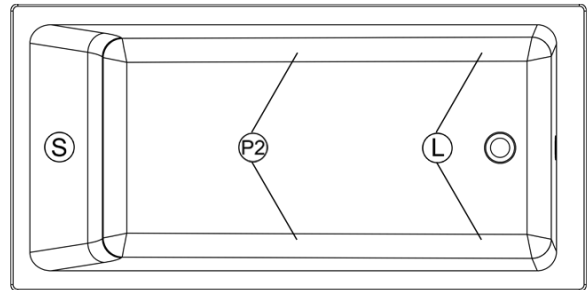

Remarks

All measures have a precision of ± 1/4" (0,63cm)
 If a measure is present on one side only, part is symmetrical
 *internal dimensions taken at 4" (10cm) from bath bottom
 *capacity is measured by filling the bath to 1-1/2" under the overflow

Available models

Soaker
 AeroMassage™
 Super AeroMassage™

Available recommended options

Front skirt: JA60
 Recommended drain: Included (Matte White finish)
 Tile flanges: available
 Floating remote control: included if ordered with system
 Linear overflow: Integrated