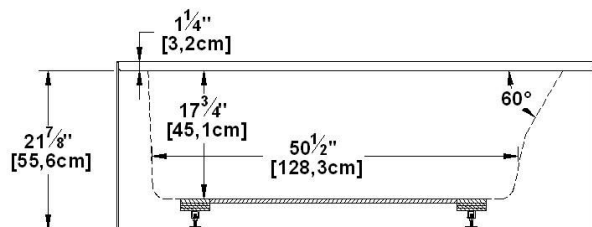

Loft 6631 L-SF - Left hand drain, 1 Skirt (Front)

Series : **Alcove**

Nominal dimensions: **66" x 31" x 22" [167.6 cm x 78.7 cm x 55.9 cm]**

Seats : **1**

Product code: **LO6631L-SF**

Draft revision : **2023122016224**

Lumbar support : yes Arm rests : no Undermount : no Low-profile available : no

Draft and specs

Specifications
Capacity: 46 IMP Gal. / 59.9 US Gal. / 209.1 liters
AeroMassage™: 40 Easy Clean™ air jets
Super AeroMassage™: AeroMassage™ + 12 Easy Clean™ air jets
Characteristics: 1 integrated skirt

Remarks
All measures have a precision of ± 1/4" (0,63cm)
If a measure is present on one side only, part is symmetrical
*internal dimensions taken at 4" (10cm) from bath bottom
*capacity is measured by filling the bath to 1-1/2" under the overflow