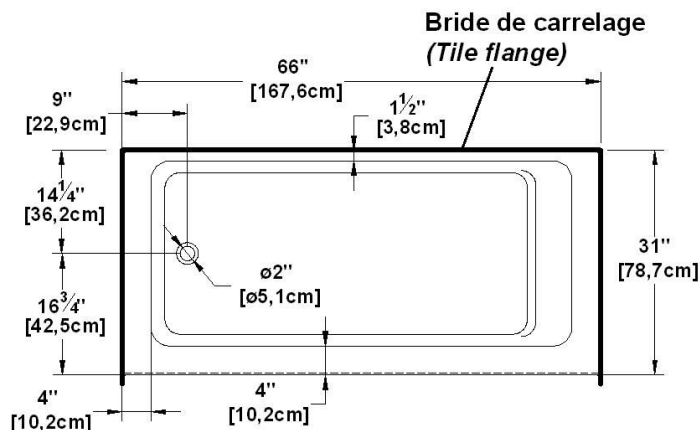

Loft 6631 L-SF - Left hand drain, 1 Skirt (Front)

Series : **Alcove**

Nominal dimensions: **66" x 31" x 22" [167.6 cm x 78.7 cm x 55.9 cm]**

Seats : **1**

Product code: **LO6631L-SF**

Draft revision : **2023122016224**

Lumbar support : yes Arm rests : no Undermount : no Low-profile available : no

Draft and specs

Specifications
Capacity: 46 IMP Gal. / 59.9 US Gal. / 209.1 liters
AeroMassage™: 40 Easy Clean™ air jets
Super AeroMassage™: AeroMassage™ + 12 Easy Clean™ air jets
Characteristics: 1 integrated skirt

Remarks
All measures have a precision of ± 1/4" (0,63cm)
If a measure is present on one side only, part is symmetrical
*internal dimensions taken at 4" (10cm) from bath bottom
*capacity is measured by filling the bath to 1-1/2" under the overflow