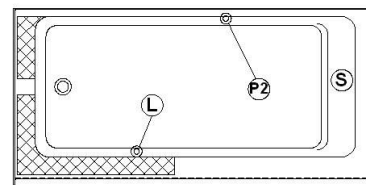

Loft 6631 L-SF - Left hand drain, 1 Skirt (Front)

Series : **Alcove**

Nominal dimensions: **66" x 31" x 22" [167.6 cm x 78.7 cm x 55.9 cm]**

Seats : **1**

Product code: **LO6631L-SF**

Draft revision : **2023122016224**

Lumbar support : yes Arm rests : no Undermount : no Low-profile available : no

Draft and specs

Specifications
Capacity: 46 IMP Gal. / 59.9 US Gal. / 209.1 liters
AeroMassage™: 40 Easy Clean™ air jets
Super AeroMassage™: AeroMassage™ + 12 Easy Clean™ air jets
Characteristics: 1 integrated skirt

Remarks
All measures have a precision of ± 1/4" (0,63cm)
If a measure is present on one side only, part is symmetrical
*internal dimensions taken at 4" (10cm) from bath bottom
*capacity is measured by filling the bath to 1-1/2" under the overflow