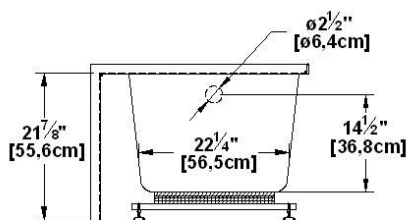

Loft 6631 L-SF - Left hand drain, 1 Skirt (Front)

Series : **Alcove**

Nominal dimensions: **66" x 31" x 22" [167.6 cm x 78.7 cm x 55.9 cm]**

Seats : **1**

Product code: **LO6631L-SF**

Draft revision : **2023122016224**

Lumbar support : yes Arm rests : no Undermount : no Low-profile available : no

Draft and specs

Specifications
Capacity: 46 IMP Gal. / 59.9 US Gal. / 209.1 liters
AeroMassage™: 40 Easy Clean™ air jets
Super AeroMassage™: AeroMassage™ + 12 Easy Clean™ air jets
Characteristics: 1 integrated skirt

Remarks
All measures have a precision of ± 1/4" (0,63cm)
If a measure is present on one side only, part is symmetrical
*internal dimensions taken at 4" (10cm) from bath bottom
*capacity is measured by filling the bath to 1-1/2" under the overflow