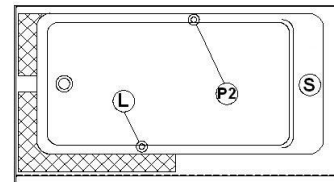

Loft 6031 L-SF - Left hand drain, 1 Skirt (Front)

Series : **Alcove**

Nominal dimensions: **60" x 31" x 22" [152.4 cm x 78.7 cm x 55.9 cm]**

Seats : **1**

Product code: **LO6031L-SF**

Draft revision : **2024102915221**

Lumbar support : yes

Arm rests : no

Undermount : no

Low-profile available : no

Draft and specs

Additional(s) note(s)

Keypad supplied but not installed when ordered with tile flanges or remote control. Available in white only. Only one handle can be factory installed.

Remarks

All measures have a precision of ± 1/4" (0,63cm)
 If a measure is present on one side only, part is symmetrical
 *internal dimensions taken at 4" (10cm) from bath bottom
 *capacity is measured by filling the bath to 1-1/2" under the overflow