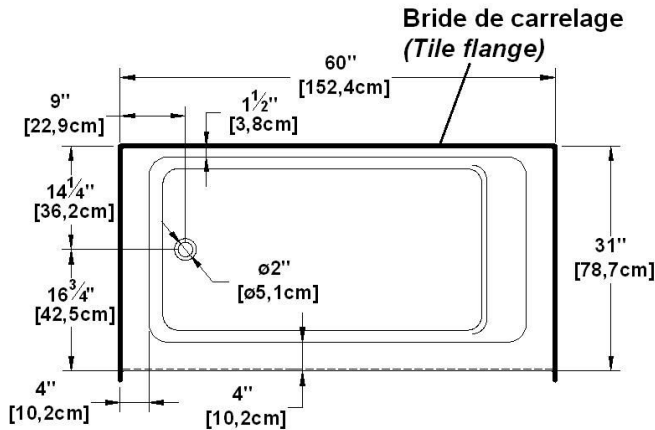

Loft 6031 L-SF - Left hand drain, 1 Skirt (Front)

Series : **Alcove**

Nominal dimensions: **60" x 31" x 22" [152.4 cm x 78.7 cm x 55.9 cm]**

Seats : **1**

Product code: **LO6031L-SF**

Draft revision : **2024102915221**

Lumbar support : yes

Arm rests : no

Undermount : no

Low-profile available : no

Draft and specs

Additional(s) note(s)

Keypad supplied but not installed when ordered with tile flanges or remote control. Available in white only. Only one handle can be factory installed.

Remarks

All measures have a precision of ± 1/4" (0,63cm)
 If a measure is present on one side only, part is symmetrical
 *internal dimensions taken at 4" (10cm) from bath bottom
 *capacity is measured by filling the bath to 1-1/2" under the overflow