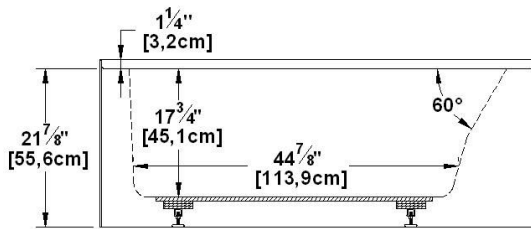

Loft 6031 L-SF - Left hand drain, 1 Skirt (Front)

Series : **Alcove**

Nominal dimensions: **60" x 31" x 22" [152.4 cm x 78.7 cm x 55.9 cm]**

Seats : **1**

Product code: **LO6031L-SF**

Draft revision : **2024102915221**

Lumbar support : yes

Arm rests : no

Undermount : no

Low-profile available : no

Draft and specs

Additional(s) note(s)

Keypad supplied but not installed when ordered with tile flanges or remote control. Available in white only. Only one handle can be factory installed.

Specifications

Capacity: **42 IMP Gal. / 54.7 US Gal. / 190.9 liters**
AeroMassage™: **40 Easy Clean™ air jets**
Super AeroMassage™: **AeroMassage™ + 12 Easy Clean™ air jets**
Characteristics: **1 integrated skirt**

Remarks

All measures have a precision of ± 1/4" (0,63cm)
If a measure is present on one side only, part is symmetrical
*internal dimensions taken at 4" (10cm) from bath bottom
*capacity is measured by filling the bath to 1-1/2" under the overflow

Available models

Soaker ☒
AeroMassage™ ☒
Super AeroMassage™ ☒

Available recommended options

Front skirt: Integrated
Recommended drain: WOCO14 (chrome finish)
Tile flanges: Included on sides without skirt
Floating remote control: Available
Linear overflow: BDW114 (chrome finish)

Legend

(S) Blower   (L) Chromotherapy light
(P2) Grab bar   (C) Keypad
Recommended faucets drilling location*
Deck cut-out line - - - - -

*It is possible to install the faucets elsewhere on the product. The installer must verify that there are no piping or wires before drilling.

IMPORTANT NOTE: Specifications, dimensions and models are subject to change.

Visit our website <http://www.oceania-attitude.com> to access up-to-date dimensions and information. In all cases, information on the website is the most up-to-date.

Head office

591, avenue des Entreprises
Theftord Mines, Quebec
CANADA G6H 4B2

Contact numbers

Phone : 1-877-332-4224
Fax : 1-866-460-4334

Internet

Web : <http://www.oceania-attitude.com>
Email : info@bainsoceania.com