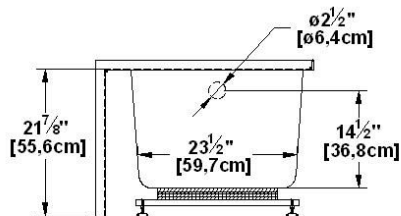

Loft 6031 L-SF - Left hand drain, 1 Skirt (Front)

Series : **Alcove**

Nominal dimensions: **60" x 31" x 22" [152.4 cm x 78.7 cm x 55.9 cm]**

Seats : **1**

Product code: **LO6031L-SF**

Draft revision : **2024102915221**

Lumbar support : yes

Arm rests : no

Undermount : no

Low-profile available : no

Draft and specs

Additional(s) note(s)

Keypad supplied but not installed when ordered with tile flanges or remote control. Available in white only. Only one handle can be factory installed.

Specifications

Capacity: **42 IMP Gal. / 54.7 US Gal. / 190.9 liters**
AeroMassage™: **40 Easy Clean™ air jets**
Super AeroMassage™: **AeroMassage™ + 12 Easy Clean™ air jets**
Characteristics: **1 integrated skirt**

Remarks

All measures have a precision of ± 1/4" (0,63cm)
If a measure is present on one side only, part is symmetrical
*internal dimensions taken at 4" (10cm) from bath bottom
*capacity is measured by filling the bath to 1-1/2" under the overflow

Available models

Soaker ☒
AeroMassage™ ☒
Super AeroMassage™ ☒

Available recommended options

Front skirt: Integrated
Recommended drain: WOCO14 (chrome finish)
Tile flanges: Included on sides without skirt
Floating remote control: Available
Linear overflow: BDW114 (chrome finish)

Legend

(S) Blower   (L) Chromotherapy light
(P2) Grab bar   (C) Keypad
Recommended faucets drilling location*
Deck cut-out line - - - - -

*It is possible to install the faucets elsewhere on the product. The installer must verify that there are no piping or wires before drilling.

IMPORTANT NOTE: Specifications, dimensions and models are subject to change.

Visit our website <http://www.oceania-attitude.com> to access up-to-date dimensions and information. In all cases, information on the website is the most up-to-date.

Head office

591, avenue des Entreprises
Theftord Mines, Quebec
CANADA G6H 4B2

Contact numbers

Phone : 1-877-332-4224
Fax : 1-866-460-4334

Internet

Web : <http://www.oceania-attitude.com>
Email : info@bainsoceania.com