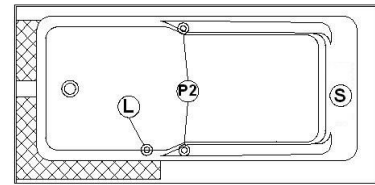

Sublime 6632 (left hand drain)

Series : **Alcove**

Nominal dimensions: **66" x 32" x 21.5" [167.6 cm x 81.3 cm x 54.6 cm]**

Seats : **1**

Product code: **SU6632L**

Draft revision : **2023122209151**

Lumbar support : yes Arm rests : yes Undermount : no Low-profile available : no

Draft and specs

Specifications

Capacity: **46 IMP Gal. / 59.9 US Gal. / 209.1 liters**
 AeroMassage™: **40 Easy Clean™ air jets**
 Super AeroMassage™: **AeroMassage™ + 12 Easy Clean™ air jets**
 Characteristics: **Integrated tile flanges on 3 sides**

Remarks

All measures have a precision of ± 1/4" (0,63cm)
 If a measure is present on one side only, part is symmetrical
 *internal dimensions taken at 4" (10cm) from bath bottom
 *capacity is measured by filling the bath to 1-1/2" under the overflow