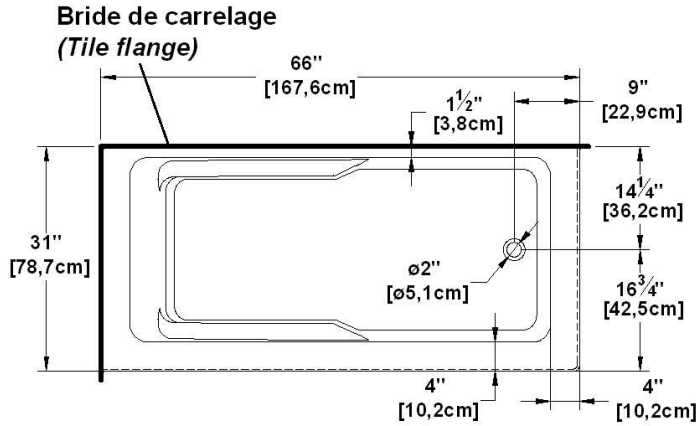

Sublime 6632 (left hand drain)

Series : **Alcove**

Nominal dimensions: **66" x 32" x 21.5" [167.6 cm x 81.3 cm x 54.6 cm]**

Seats : **1**

Product code: **SU6632L**

Draft revision : **2023122209151**

Lumbar support : yes Arm rests : yes Undermount : no Low-profile available : no

Draft and specs

Specifications

Capacity: **46 IMP Gal. / 59.9 US Gal. / 209.1 liters**
 AeroMassage™: **40 Easy Clean™ air jets**
 Super AeroMassage™: **AeroMassage™ + 12 Easy Clean™ air jets**
 Characteristics: **Integrated tile flanges on 3 sides**

Remarks

All measures have a precision of ± 1/4" (0,63cm)
 If a measure is present on one side only, part is symmetrical
 *internal dimensions taken at 4" (10cm) from bath bottom
 *capacity is measured by filling the bath to 1-1/2" under the overflow

WARNING : If this bath is multiple ordered nested, its height will be about 1-1/2" (1 inch and a half) lower and will not have adjustable feet.

Additional(s) note(s)

Integrated acrylic tile flanges.

Legend