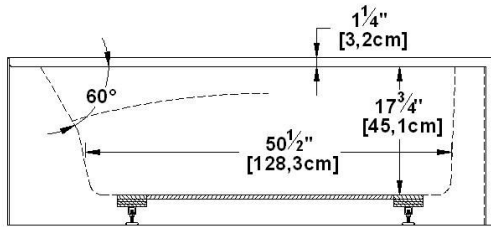

Sublime 6632 (left hand drain)

Series : **Alcove**

Nominal dimensions: **66" x 32" x 21.5" [167.6 cm x 81.3 cm x 54.6 cm]**

Seats : **1**

Product code: **SU6632L**

Draft revision : **2023122209151**

Lumbar support : yes Arm rests : yes Undermount : no Low-profile available : no

Draft and specs

Specifications

Capacity: **46 IMP Gal. / 59.9 US Gal. / 209.1 liters**
 AeroMassage™: **40 Easy Clean™ air jets**
 Super AeroMassage™: **AeroMassage™ + 12 Easy Clean™ air jets**
 Characteristics: **Integrated tile flanges on 3 sides**

Remarks

All measures have a precision of ± 1/4" (0,63cm)
 If a measure is present on one side only, part is symmetrical
 *internal dimensions taken at 4" (10cm) from bath bottom
 *capacity is measured by filling the bath to 1-1/2" under the overflow