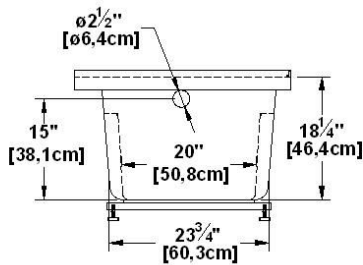

Sublime 6632 (left hand drain)

Series : **Alcove**

Nominal dimensions: **66" x 32" x 21.5" [167.6 cm x 81.3 cm x 54.6 cm]**

Seats : **1**

Product code: **SU6632L**

Draft revision : **2023122209151**

Lumbar support : yes Arm rests : yes Undermount : no Low-profile available : no

Draft and specs

Specifications

Capacity: **46 IMP Gal. / 59.9 US Gal. / 209.1 liters**
 AeroMassage™: **40 Easy Clean™ air jets**
 Super AeroMassage™: **AeroMassage™ + 12 Easy Clean™ air jets**
 Characteristics: **Integrated tile flanges on 3 sides**

Remarks

All measures have a precision of ± 1/4" (0,63cm)
 If a measure is present on one side only, part is symmetrical
 *internal dimensions taken at 4" (10cm) from bath bottom
 *capacity is measured by filling the bath to 1-1/2" under the overflow