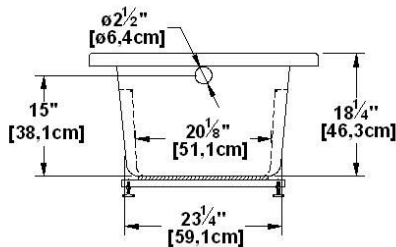

Sublime 66

Series : **Deck mount**

Nominal dimensions: **66" x 34" x 21" [167.6 cm x 86.4 cm x 53.3 cm]**

Seats : **1** Product code: **SU6634**

Draft revision : **2023122209154**

Lumbar support : yes Arm rests : yes Undermount : no Low-profile available : yes

Draft and specs

Specifications

Capacity: **55 IMP Gal. / 71.7 US Gal. / 250 liters**
AeroMassage™: **48 Easy Clean™ air jets**
Super AeroMassage™: **AeroMassage™ + 12 Easy Clean™ air jets**
Characteristics:

Remarks

All measures have a precision of ± 1/4" (0,63cm)
If a measure is present on one side only, part is symmetrical
*internal dimensions taken at 4" (10cm) from bath bottom
*capacity is measured by filling the bath to 1-1/2" under the overflow

Available models

Soaker ☒
AeroMassage™ ☒
Super AeroMassage™ ☒

Available recommended options

Front skirt: JA66
Recommended drain: WOCO14 (chrome finish)
Tile flanges: available
Floating remote control: Available
Linear overflow: BDW114 (chrome finish)

Legend

(S) Blower (L) Chromotherapy light
(P2) Grab bar (C) Keypad
[Hatched Box] Recommended faucets drilling location*
Deck cut-out line - - - - -

WARNING : If this bath is multiple ordered nested, its height will be about 1-1/2" (1 inch and a half) lower and will not have adjustable feet.

Additional(s) note(s)

Keypad supplied but not installed when ordered with tile flanges or remote control.

*It is possible to install the faucets elsewhere on the product. The installer must verify that there are no piping or wires before drilling.

IMPORTANT NOTE: Specifications, dimensions and models are subject to change.

Visit our website <http://www.oceania-attitude.com> to access up-to-date dimensions and information. In all cases, information on the website is the most up-to-date.

Head office

591, avenue des Entreprises
Theftord Mines, Quebec
CANADA G6H 4B2

Contact numbers

Phone : 1-877-332-4224
Fax : 1-866-460-4334

Internet

Web : <http://www.oceania-attitude.com>
Email : info@bainsoceania.com