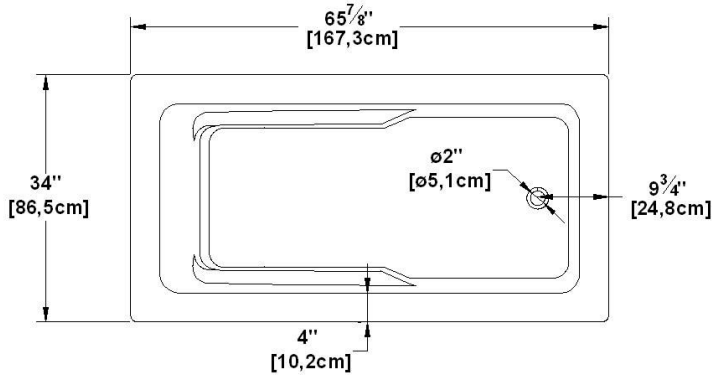

Sublime 66

Series : **Deck mount**

Nominal dimensions: **66" x 34" x 21" [167.6 cm x 86.4 cm x 53.3 cm]**

Seats : **1** Product code: **SU6634**

Draft revision : **2023122209154**

Lumbar support : yes Arm rests : yes Undermount : no Low-profile available : yes

Draft and specs

Specifications

Capacity: **55 IMP Gal. / 71.7 US Gal. / 250 liters**
 AeroMassage™: **48 Easy Clean™ air jets**
 Super AeroMassage™: **AeroMassage™ + 12 Easy Clean™ air jets**
 Characteristics:

Remarks

All measures have a precision of ± 1/4" (0,63cm)
 If a measure is present on one side only, part is symmetrical
 *internal dimensions taken at 4" (10cm) from bath bottom
 *capacity is measured by filling the bath to 1-1/2" under the overflow

Legend

(S) Blower (L) Chromotherapy light
 (P2) Grab bar (C) Keypad
 [Hatched Box] Recommended faucets drilling location*
 Deck cut-out line - - - - -

WARNING : If this bath is multiple ordered nested, its height will be about 1-1/2" (1 inch and a half) lower and will not have adjustable feet.