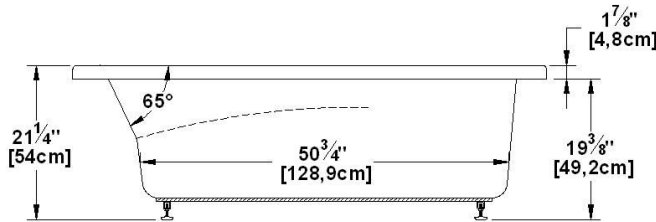

Sublime 66

Series : **Deck mount**

Nominal dimensions: **66" x 34" x 21" [167.6 cm x 86.4 cm x 53.3 cm]**

Seats : **1** Product code: **SU6634**

Draft revision : **2023122209154**

Lumbar support : yes Arm rests : yes Undermount : no Low-profile available : yes

Draft and specs

Specifications

Capacity: **55 IMP Gal. / 71.7 US Gal. / 250 liters**
AeroMassage™: **48 Easy Clean™ air jets**
Super AeroMassage™: **AeroMassage™ + 12 Easy Clean™ air jets**
Characteristics:

Remarks

All measures have a precision of ± 1/4" (0,63cm)
If a measure is present on one side only, part is symmetrical
*internal dimensions taken at 4" (10cm) from bath bottom
*capacity is measured by filling the bath to 1-1/2" under the overflow

Available models

Soaker ☒
AeroMassage™ ☒
Super AeroMassage™ ☒

Available recommended options

Front skirt: JA66
Recommended drain: WOCO14 (chrome finish)
Tile flanges: available
Floating remote control: Available
Linear overflow: BDW114 (chrome finish)

Legend

(S) Blower (L) Chromotherapy light
(P2) Grab bar (C) Keypad
[Hatched Box] Recommended faucets drilling location*
Deck cut-out line - - - - -

WARNING : If this bath is multiple ordered nested, its height will be about 1-1/2" (1 inch and a half) lower and will not have adjustable feet.

Additional(s) note(s)

Keypad supplied but not installed when ordered with tile flanges or remote control.

*It is possible to install the faucets elsewhere on the product. The installer must verify that there are no piping or wires before drilling.

IMPORTANT NOTE: Specifications, dimensions and models are subject to change.

Visit our website <http://www.oceania-attitude.com> to access up-to-date dimensions and information. In all cases, information on the website is the most up-to-date.

Head office

591, avenue des Entreprises
Theftord Mines, Quebec
CANADA G6H 4B2

Contact numbers

Phone : 1-877-332-4224
Fax : 1-866-460-4334

Internet

Web : <http://www.oceania-attitude.com>
Email : info@bainsoceania.com