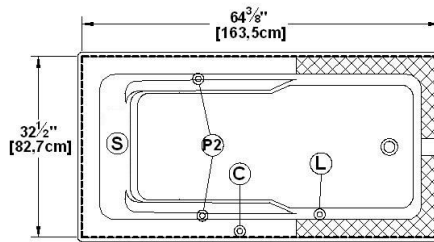

Sublime 66

Series : **Deck mount**

Nominal dimensions: **66" x 34" x 21" [167.6 cm x 86.4 cm x 53.3 cm]**

Seats : **1** Product code: **SU6634**

Draft revision : **2023122209154**

Lumbar support : yes Arm rests : yes Undermount : no Low-profile available : yes

Draft and specs

Specifications

Capacity: **55 IMP Gal. / 71.7 US Gal. / 250 liters**
 AeroMassage™: **48 Easy Clean™ air jets**
 Super AeroMassage™: **AeroMassage™ + 12 Easy Clean™ air jets**
 Characteristics:

Remarks

All measures have a precision of ± 1/4" (0,63cm)
 If a measure is present on one side only, part is symmetrical
 *internal dimensions taken at 4" (10cm) from bath bottom
 *capacity is measured by filling the bath to 1-1/2" under the overflow

Legend

(S) Blower (L) Chromotherapy light
 (P2) Grab bar (C) Keypad
 [Hatched Box] Recommended faucets drilling location*
 Deck cut-out line - - - - -

WARNING : If this bath is multiple ordered nested, its height will be about 1-1/2" (1 inch and a half) lower and will not have adjustable feet.