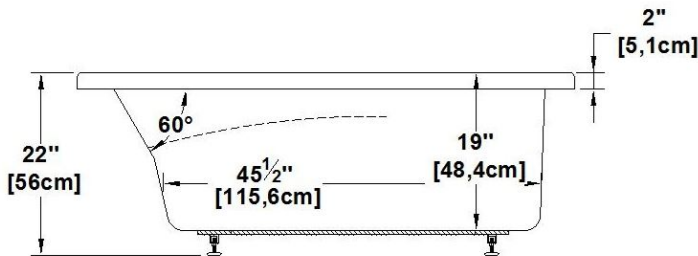

Sublime 60

Nominal dimensions: **60" x 32" x 22" [152.4 cm x 81.3 cm x 55.9 cm]**

Seats : **1** Product code: **SU6032**

Lumbar support : yes Arm rests : yes Undermount : yes Low-profile available : yes

Series : **Deck mount**

Also available in FREESTANDING

Draft revision : **2024102809500**

Draft and specs

Specifications
Capacity: 45 IMP Gal. / 58.6 US Gal. / 204.5 liters
AeroMassage™: 40 Easy Clean™ air jets
Super AeroMassage™: AeroMassage™ + 12 Easy Clean™ air jets
Characteristics:

Remarks
All measures have a precision of ± 1/4" (0,63cm)
If a measure is present on one side only, part is symmetrical
*internal dimensions taken at 4" (10cm) from bath bottom
*capacity is measured by filling the bath to 1-1/2" under the overflow

Available models
Soaker ☒
AeroMassage™ ☒
Super AeroMassage™ ☒

Available recommended options
Front skirt: JA60
Recommended drain: WOCO14 (chrome finish)
Tile flanges: available
Floating remote control: Available
Linear overflow: BDW114 (chrome finish)

WARNING : If this bath is multiple ordered nested, its height will be about 1-1/2" (1 inch and a half) lower and will not have adjustable feet.

Additional(s) note(s)

Keypad supplied but not installed when ordered with tile flanges or remote control.

Legend	
(S) Blower	(L) Chromotherapy light
(P2) Grab bar	(C) Keypad
Recommended faucets drilling location*	Deck cut-out line - - - - -

*It is possible to install the faucets elsewhere on the product. The installer must verify that there are no piping or wires before drilling.

IMPORTANT NOTE: Specifications, dimensions and models are subject to change.

Visit our website <http://www.oceania-attitude.com> to access up-to-date dimensions and information. In all cases, information on the website is the most up-to-date.

Head office

591, avenue des Entreprises
Theftford Mines, Quebec
CANADA G6H 4B2

Contact numbers

Phone : 1-877-332-4224
Fax : 1-866-460-4334

Internet

Web : <http://www.oceania-attitude.com>
Email : info@bainsoceania.com