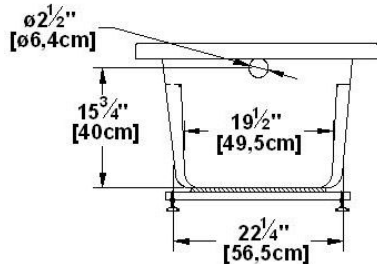

Sublime 60

Nominal dimensions: **60" x 32" x 22" [152.4 cm x 81.3 cm x 55.9 cm]**

Seats : **1** Product code: **SU6032**

Lumbar support : yes Arm rests : yes Undermount : yes Low-profile available : yes

Series : **Deck mount**

Also available in FREESTANDING

Draft revision : **2024102809500**

Draft and specs

Specifications
Capacity: 45 IMP Gal. / 58.6 US Gal. / 204.5 liters
AeroMassage™: 40 Easy Clean™ air jets
Super AeroMassage™: AeroMassage™ + 12 Easy Clean™ air jets
Characteristics:

Remarks
All measures have a precision of ± 1/4" (0,63cm)
If a measure is present on one side only, part is symmetrical
*internal dimensions taken at 4" (10cm) from bath bottom
*capacity is measured by filling the bath to 1-1/2" under the overflow

Available models
Soaker ☒
AeroMassage™ ☒
Super AeroMassage™ ☒

Available recommended options
Front skirt: JA60
Recommended drain: WOCO14 (chrome finish)
Tile flanges: available
Floating remote control: Available
Linear overflow: BDW114 (chrome finish)

WARNING : If this bath is multiple ordered nested, its height will be about 1-1/2" (1 inch and a half) lower and will not have adjustable feet.

Additional(s) note(s)

Keypad supplied but not installed when ordered with tile flanges or remote control.

Legend	
(S) Blower	(L) Chromotherapy light
(P2) Grab bar	(C) Keypad
Recommended faucets drilling location*	Deck cut-out line - - - - -

*It is possible to install the faucets elsewhere on the product. The installer must verify that there are no piping or wires before drilling.

IMPORTANT NOTE: Specifications, dimensions and models are subject to change.

Visit our website <http://www.oceania-attitude.com> to access up-to-date dimensions and information. In all cases, information on the website is the most up-to-date.

Head office

591, avenue des Entreprises
Theftford Mines, Quebec
CANADA G6H 4B2

Contact numbers

Phone : 1-877-332-4224
Fax : 1-866-460-4334

Internet

Web : <http://www.oceania-attitude.com>
Email : info@bainsoceania.com