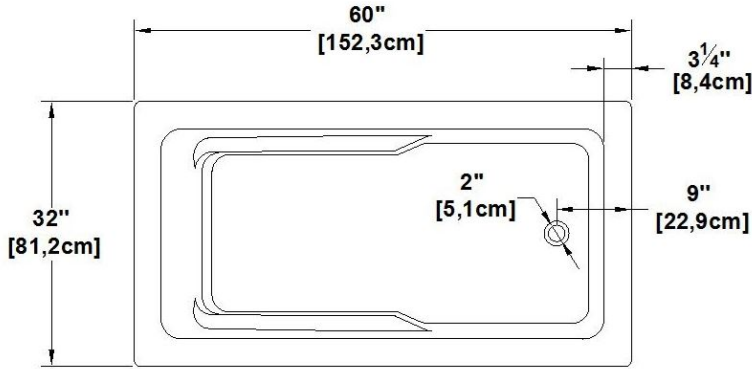

Sublime 60

Nominal dimensions: **60" x 32" x 22" [152.4 cm x 81.3 cm x 55.9 cm]**

Seats : **1** Product code: **SU6032**

Lumbar support : yes Arm rests : yes Undermount : yes Low-profile available : yes

Series : **Deck mount**

Also available in FREESTANDING

Draft revision : **2024102809500**

Draft and specs

Specifications
Capacity: 45 IMP Gal. / 58.6 US Gal. / 204.5 liters
AeroMassage™: 40 Easy Clean™ air jets
Super AeroMassage™: AeroMassage™ + 12 Easy Clean™ air jets
Characteristics:

Remarks
All measures have a precision of ± 1/4" (0,63cm)
If a measure is present on one side only, part is symmetrical
*internal dimensions taken at 4" (10cm) from bath bottom
*capacity is measured by filling the bath to 1-1/2" under the overflow