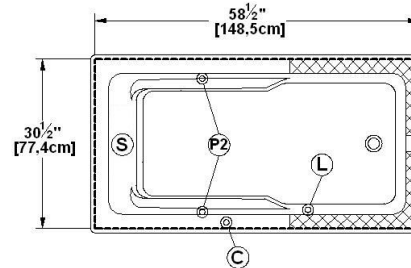

Sublime 60

Nominal dimensions: **60" x 32" x 22" [152.4 cm x 81.3 cm x 55.9 cm]**

Seats : **1** Product code: **SU6032**

Lumbar support : yes Arm rests : yes Undermount : yes Low-profile available : yes

Series : **Deck mount**

Also available in FREESTANDING

Draft revision : **2024102809500**

Draft and specs

Specifications
Capacity: 45 IMP Gal. / 58.6 US Gal. / 204.5 liters
AeroMassage™: 40 Easy Clean™ air jets
Super AeroMassage™: AeroMassage™ + 12 Easy Clean™ air jets
Characteristics:

Remarks
All measures have a precision of ± 1/4" (0,63cm)
If a measure is present on one side only, part is symmetrical
*internal dimensions taken at 4" (10cm) from bath bottom
*capacity is measured by filling the bath to 1-1/2" under the overflow