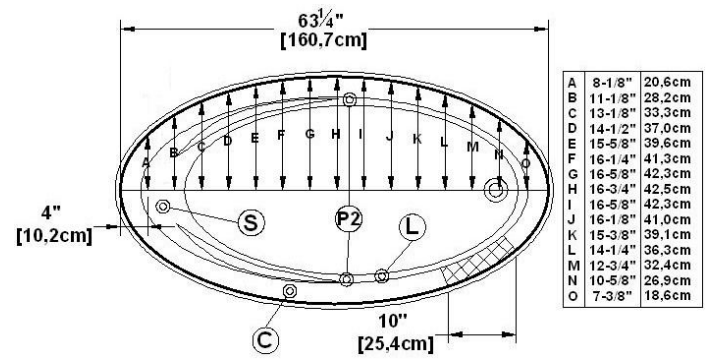

Rose 65

Series : **Deck mount**

Nominal dimensions: **65" x 35" x 21" [165.1 cm x 88.9 cm x 53.3 cm]**

Seats : **1** Product code: **RO65**

Draft revision : **2024102807530**

Lumbar support : no Arm rests : yes Undermount : yes Low-profile available : no

Draft and specs

Specifications

Capacity: **45 IMP Gal. / 58.6 US Gal. / 204.5 liters**
AeroMassage™: **39 Easy Clean™ air jets**
Super AeroMassage™: **AeroMassage™ + 12 Easy Clean™ air jets**
Characteristics:

Remarks

All measures have a precision of ± 1/4" (0,63cm)
If a measure is present on one side only, part is symmetrical
*internal dimensions taken at 4" (10cm) from bath bottom
*capacity is measured by filling the bath to 1-1/2" under the overflow

Available models

Soaker ☒
AeroMassage™ ☒
Super AeroMassage™ ☒

Available recommended options

Front skirt:
Recommended drain: WOCO14 (chrome finish)
Tile flanges: unavailable
Floating remote control: Available
Linear overflow: NA

Legend

S Blower   **L** Chromotherapy light
P2 Grab bar   **C** Keypad
Recommended faucets drilling location*
Deck cut-out line - - - - -

Additional(s) note(s)

1

*It is possible to install the faucets elsewhere on the product. The installer must verify that there are no piping or wires before drilling.

IMPORTANT NOTE: Specifications, dimensions and models are subject to change.
Visit our website <http://www.oceania-attitude.com> to access up-to-date dimensions and information. In all cases, information on the website is the most up-to-date.