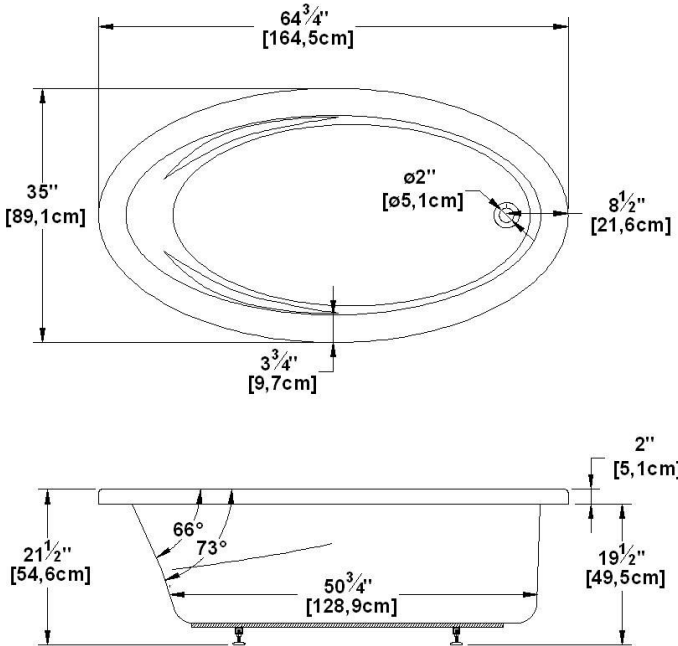

Rose 65

Series : **Deck mount**

Nominal dimensions: **65" x 35" x 21" [165.1 cm x 88.9 cm x 53.3 cm]**

Seats : **1** Product code: **RO65**

Draft revision : **2024102807530**

Lumbar support : no Arm rests : yes Undermount : yes Low-profile available : no

Draft and specs

Specifications

Capacity: **45 IMP Gal. / 58.6 US Gal. / 204.5 liters**
AeroMassage™: **39 Easy Clean™ air jets**
Super AeroMassage™: **AeroMassage™ + 12 Easy Clean™ air jets**
Characteristics:

Remarks

All measures have a precision of ± 1/4" (0,63cm)
If a measure is present on one side only, part is symmetrical
*internal dimensions taken at 4" (10cm) from bath bottom
*capacity is measured by filling the bath to 1-1/2" under the overflow

Available models

Soaker ☒
AeroMassage™ ☒
Super AeroMassage™ ☒

Available recommended options

Front skirt:
Recommended drain: WOCO14 (chrome finish)
Tile flanges: unavailable
Floating remote control: Available
Linear overflow: NA

Legend

S Blower   **L** Chromotherapy light
P2 Grab bar   **C** Keypad
Recommended faucets drilling location*
Deck cut-out line - - - - -

Additional(s) note(s)

1

*It is possible to install the faucets elsewhere on the product. The installer must verify that there are no piping or wires before drilling.

IMPORTANT NOTE: Specifications, dimensions and models are subject to change.
Visit our website <http://www.oceania-attitude.com> to access up-to-date dimensions and information. In all cases, information on the website is the most up-to-date.