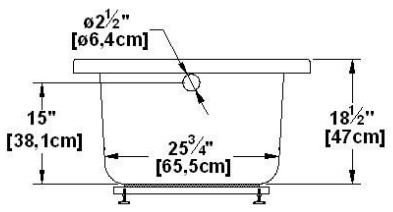

Rose 65

Series : **Deck mount**

Nominal dimensions: **65" x 35" x 21" [165.1 cm x 88.9 cm x 53.3 cm]**

Seats : **1** Product code: **RO65**

Draft revision : **2024102807530**

Lumbar support : no Arm rests : yes Undermount : yes Low-profile available : no

Draft and specs

Specifications

Capacity: **45 IMP Gal. / 58.6 US Gal. / 204.5 liters**
AeroMassage™: **39 Easy Clean™ air jets**
Super AeroMassage™: **AeroMassage™ + 12 Easy Clean™ air jets**
Characteristics:

Remarks

All measures have a precision of ± 1/4" (0,63cm)
If a measure is present on one side only, part is symmetrical
*internal dimensions taken at 4" (10cm) from bath bottom
*capacity is measured by filling the bath to 1-1/2" under the overflow

Available models

Soaker ☒
AeroMassage™ ☒
Super AeroMassage™ ☒

Available recommended options

Front skirt:
Recommended drain: WOCO14 (chrome finish)
Tile flanges: unavailable
Floating remote control: Available
Linear overflow: NA

Legend

S Blower   **L** Chromotherapy light
P2 Grab bar   **C** Keypad
Recommended faucets drilling location*
Deck cut-out line - - - - -

Additional(s) note(s)

1

*It is possible to install the faucets elsewhere on the product. The installer must verify that there are no piping or wires before drilling.

IMPORTANT NOTE: Specifications, dimensions and models are subject to change.
Visit our website <http://www.oceania-attitude.com> to access up-to-date dimensions and information. In all cases, information on the website is the most up-to-date.