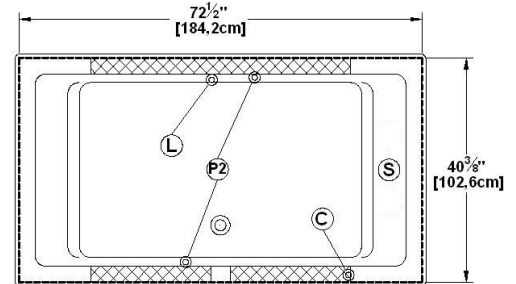

Nature

Series : **Deck mount**

Nominal dimensions: **74" x 42" x 23" [188.0 cm x 106.7 cm x 58.4 cm]**

Seats : **2**

Product code: **NA24**

Draft revision : **2024102808005**

Lumbar support : yes Arm rests : no Undermount : yes Low-profile available : yes

Remarks

All measures have a precision of ± 1/4" (0,63cm)
 If a measure is present on one side only, part is symmetrical
 *internal dimensions taken at 4" (10cm) from bath bottom
 *capacity is measured by filling the bath to 1-1/2" under the overflow

Additional(s) note(s)

Keypad supplied but not installed when ordered with tile flanges or remote control.

Legend

(S) Blower (L) Chromotherapy light
 (P2) Grab bar (C) Keypad
 Recommended faucets drilling location*
 Deck cut-out line - - - - -