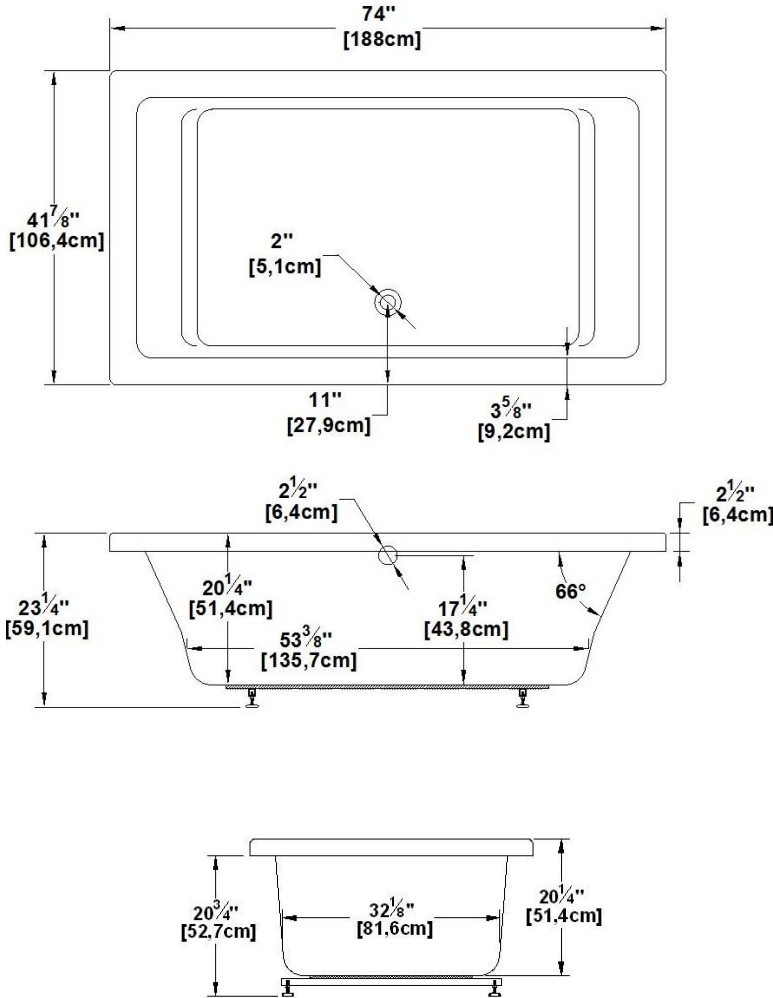

Nature

Series : **Deck mount**

Nominal dimensions: **74" x 42" x 23" [188.0 cm x 106.7 cm x 58.4 cm]**

Seats : **2**

Product code: **NA24**

Draft revision : **2024102808005**

Lumbar support : yes   Arm rests : no   Undermount : yes   Low-profile available : yes

Draft and specs

Specifications

Capacity: **94 IMP Gal. / 122.6 US Gal. / 427.3 liters**
AeroMassage™: **52 Easy Clean™ air jets**
Super AeroMassage™: **AeroMassage™ + 12 Easy Clean™ air jets**
Characteristics:

Remarks

All measures have a precision of ± 1/4" (0,63cm)
If a measure is present on one side only, part is symmetrical
*internal dimensions taken at 4" (10cm) from bath bottom
*capacity is measured by filling the bath to 1-1/2" under the overflow

Available models

Soaker ☒
AeroMassage™ ☒
Super AeroMassage™ ☒

Available recommended options

Front skirt: JAXL
Recommended drain: WOCO14 (chrome finish)
Tile flanges: available
Floating remote control: Available
Linear overflow: BDW114 (chrome finish)