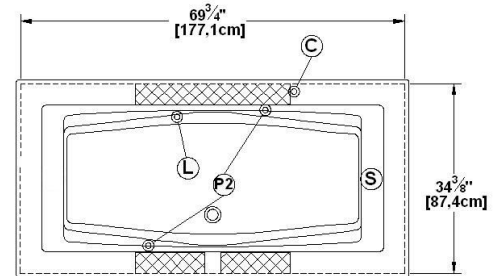

**Freedom**

Series : **Deck mount**

Nominal dimensions: **72" x 36" x 21.5" [182.9 cm x 91.4 cm x 54.6 cm]**

Seats : **2**

Product code: **FR72AR**

Draft revision : **2024102511272**

Lumbar support : yes      Arm rests : yes      Undermount : yes      Low-profile available : yes

**Draft and specs**

**Specifications**

Capacity: **52 IMP Gal. / 67.8 US Gal. / 236.3 liters**  
 AeroMassage™: **48 Easy Clean™ air jets**  
 Super AeroMassage™: **AeroMassage™ + 12 Easy Clean™ air jets**  
 Characteristics:

**Remarks**

All measures have a precision of ± 1/4" (0,63cm)  
 If a measure is present on one side only, part is symmetrical  
 \*internal dimensions taken at 4" (10cm) from bath bottom  
 \*capacity is measured by filling the bath to 1-1/2" under the overflow

*\*It is possible to install the faucets elsewhere on the product. The installer must verify that there are no piping or wires before drilling.*

**IMPORTANT NOTE:** Specifications, dimensions and models are subject to change.  
 Visit our website <http://www.oceania-attitude.com> to access up-to-date dimensions and information. In all cases, information on the website is the most up-to-date.