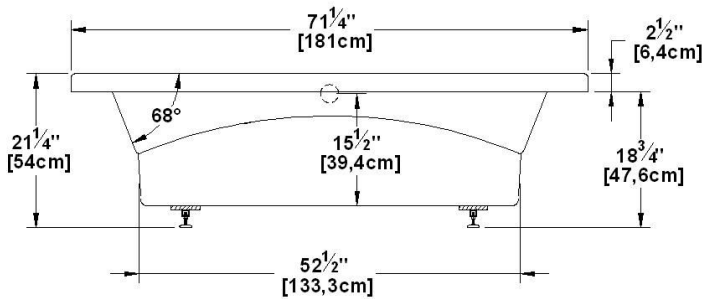

Freedom

Series : **Deck mount**

Nominal dimensions: **72" x 36" x 21.5" [182.9 cm x 91.4 cm x 54.6 cm]**

Seats : **2**

Product code: **FR72AR**

Draft revision : **2024102511272**

Lumbar support : yes   Arm rests : yes   Undermount : yes   Low-profile available : yes

Draft and specs

Specifications

Capacity: **52 IMP Gal. / 67.8 US Gal. / 236.3 liters**
AeroMassage™: **48 Easy Clean™ air jets**
Super AeroMassage™: **AeroMassage™ + 12 Easy Clean™ air jets**
Characteristics:

Remarks

All measures have a precision of ± 1/4" (0,63cm)
If a measure is present on one side only, part is symmetrical
*internal dimensions taken at 4" (10cm) from bath bottom
*capacity is measured by filling the bath to 1-1/2" under the overflow

Available models

Soaker ☒
AeroMassage™ ☒
Super AeroMassage™ ☒

Available recommended options

Front skirt: JA72
Recommended drain: WOCO14 (chrome finish)
Tile flanges: available
Floating remote control: Available
Linear overflow: BDW114 (chrome finish)

Legend

(S) Blower   (L) Chromotherapy light
(P2) Grab bar   (C) Keypad
Recommended faucets drilling location*
Deck cut-out line - - - - -

Additional(s) note(s)
It may be necessary to raise the bath to install a skirt.

*It is possible to install the faucets elsewhere on the product. The installer must verify that there are no piping or wires before drilling.

IMPORTANT NOTE: Specifications, dimensions and models are subject to change.
Visit our website <http://www.oceania-attitude.com> to access up-to-date dimensions and information. In all cases, information on the website is the most up-to-date.