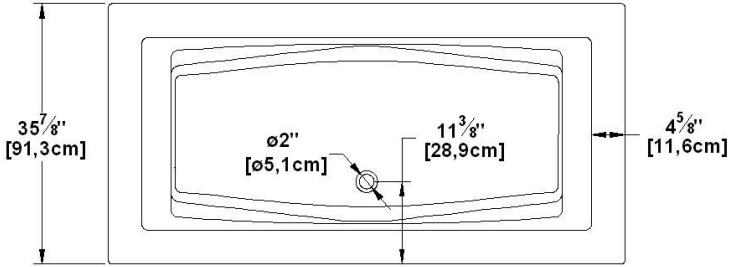

**Freedom**

Series : **Deck mount**

Nominal dimensions: **72" x 36" x 21.5" [182.9 cm x 91.4 cm x 54.6 cm]**

Seats : **2**

Product code: **FR72AR**

Draft revision : **2024102511272**

Lumbar support : yes      Arm rests : yes      Undermount : yes      Low-profile available : yes

**Draft and specs**

**Specifications**

Capacity: **52 IMP Gal. / 67.8 US Gal. / 236.3 liters**  
 AeroMassage™: **48 Easy Clean™ air jets**  
 Super AeroMassage™: **AeroMassage™ + 12 Easy Clean™ air jets**  
 Characteristics:

**Remarks**

All measures have a precision of ± 1/4" (0,63cm)  
 If a measure is present on one side only, part is symmetrical  
 \*internal dimensions taken at 4" (10cm) from bath bottom  
 \*capacity is measured by filling the bath to 1-1/2" under the overflow