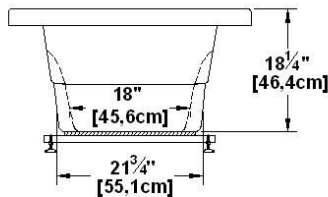

Freedom

Series : **Deck mount**

Nominal dimensions: **72" x 36" x 21.5" [182.9 cm x 91.4 cm x 54.6 cm]**

Seats : **2**

Product code: **FR72AR**

Draft revision : **2024102511272**

Lumbar support : yes   Arm rests : yes   Undermount : yes   Low-profile available : yes

Draft and specs

Specifications

Capacity: **52 IMP Gal. / 67.8 US Gal. / 236.3 liters**
AeroMassage™: **48 Easy Clean™ air jets**
Super AeroMassage™: **AeroMassage™ + 12 Easy Clean™ air jets**
Characteristics:

Remarks

All measures have a precision of ± 1/4" (0,63cm)
If a measure is present on one side only, part is symmetrical
*internal dimensions taken at 4" (10cm) from bath bottom
*capacity is measured by filling the bath to 1-1/2" under the overflow

Available models

Soaker ☒
AeroMassage™ ☒
Super AeroMassage™ ☒

Available recommended options

Front skirt: JA72
Recommended drain: WOCO14 (chrome finish)
Tile flanges: available
Floating remote control: Available
Linear overflow: BDW114 (chrome finish)

Legend

(S) Blower   (L) Chromotherapy light
(P2) Grab bar   (C) Keypad
Recommended faucets drilling location*
Deck cut-out line - - - - -

Additional(s) note(s)
It may be necessary to raise the bath to install a skirt.

*It is possible to install the faucets elsewhere on the product. The installer must verify that there are no piping or wires before drilling.

IMPORTANT NOTE: Specifications, dimensions and models are subject to change.
Visit our website <http://www.oceania-attitude.com> to access up-to-date dimensions and information. In all cases, information on the website is the most up-to-date.